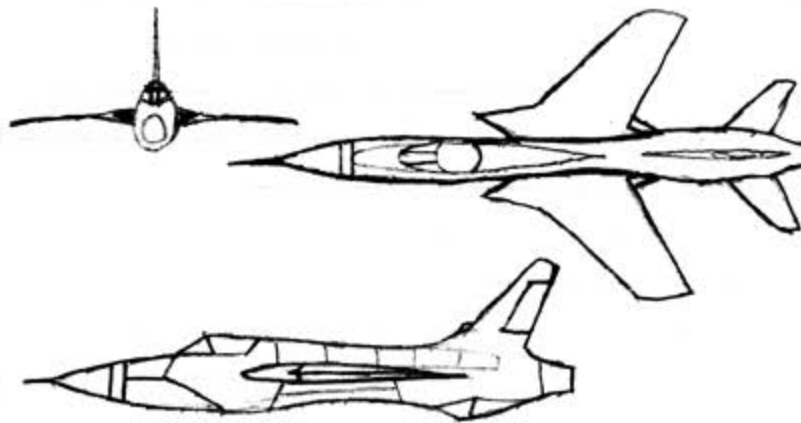

Kzinti Claw

Type: Air Superiority Fighter

Top/Cruise Speed: 2000/900 kph

Turns: 8

AC/DC: 2.5G

Crew: 1

Parabattery: 5 (x2)

Mileage: 10 SEUs/km

Sesnors: IR, R, V, SL, Star L

Defenses: S, IRJ, A (45)

Turrets: 3 (L), 2 (Pylons)