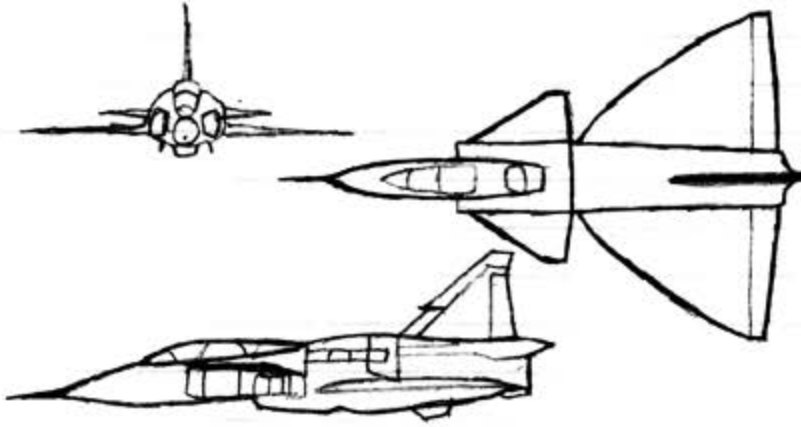

Kalvessan Freedom Fighter
Type: Air Superiority Fighter
Top/Cruise Speed: 2200/990 kph
Turns: 10
AC/DC: 3G
Crew: 1 (1)
Parabattery: 5 (x3)
Mileage: 12 SEU/km
Sensors: IR, V, SL, R, Em, Star L
Defenses: S, IRJ, A(50), Stealth
Turrets: 4 (L), 3 (Pylons)

Kalvessan Deliverance Bomber
Type: Attack Bomber
Top/Cruise Speed: 2100/945 kph
Turns: 8
AC/DC: 2.5G
Crew: 3(3)
Parabattery: 5 (x3)
Mileage: 15 SEU/km
Sensors: IR, V, SL, R, Em, Star L
Defenses: S, IRJ, A(60), Stealth
Turrets: 2 (L), 5 (Pylons)

Kzinti Tooth

Type: Fighter Bomber

Top/Cruise Speed: 1800/810 kph

Turns: 6

AC/DC: 2G

Crew: 3 (2)

Parabattery: 5 (x2)

Mileage: 12 SEUs/km