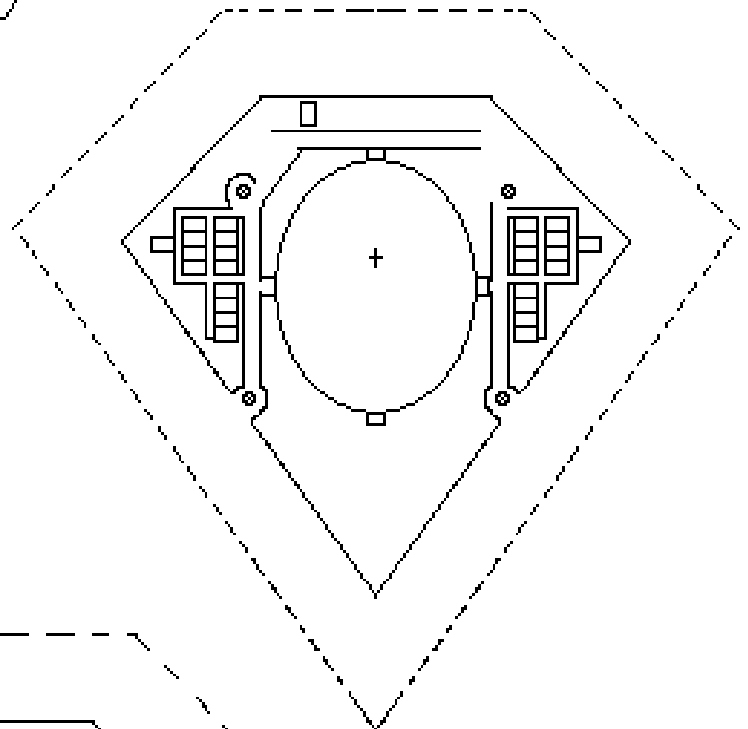

50m

50m

Football field

One Pixel is approximately the height of a man.

NOte to self. I have installed spiral ramps for vehicle traffic!!! Fix!!

Tiers are approx 50m in height.

At a 10% grade, it takes 500m of roll-out to go up/down 50m